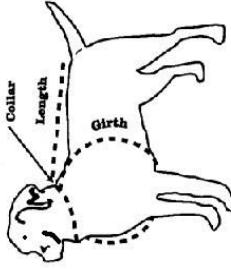

FAB4PETS SIZING CHART

Comfort, Safety, Performance!

EZ STEPS	SIZE (LENGTH)		STRETCH EXTENSION		WEIGHT	
	inches	cm	inches	cm	pounds	kg
Low Impact Leash - Short	30"	76 cm.	Up to 42"	114 cm.	Up to 125 lbs.	Up to 57 kg.
Low Impact Leash - Long	43"	109 cm.	Up to 55"	152 cm.	Up to 125 lbs.	Up to 57 kg.
Big Dog Control	35"	89 cm.	Up to 40"	101 cm.	Up to 275 lbs.	Up to 125 kg.
Low Impact Leash Couplers	43"	109 cm.	Up to 55"	139 cm.	Up to 200 lbs.	Up to 91 kg.
Big Dog Control Couplers	35"	89 cm.	Up to 40"	101 cm.	Up to 400 lbs.	Up to 182 kg.
Hands Free Handler	65"	165 cm.	N/A	N/A	N/A	N/A
BRIGHT STEPS						
	SIZE (LENGTH)		DOG GIRTH		DOG LENGTH	
	inches	cm	inches	cm	inches	cm
Bright Collars - Small	13-17"	33-43 cm.				
Bright Collars - Medium	16-20"	40-51 cm.				
Bright Collars - Large	19-23"	48-58 cm.				
Bright Leashes - Short	34"	86 cm.				
Bright Leashes - Long	50"	127 cm.				
Bright Jackets - Small			21-35"	53-89 cm.	13-16"	33-40 cm.
Bright Jackets - Medium			25-39"	64-99 cm.	15-20"	38-51 cm.
Bright Jackets - Large			27-44"	68-112 cm.	17-25"	43-64 cm.
Bright Backpacks - MED / LG			27-44"	68-112 cm.	15-25"	38-64 cm.
Bright Backpacks - LG / XL			29-48"	74-122 cm.	19-26"	48-66 cm.
Small Reflective Leg Bands					15-40 lbs.	4-18 kg.
Medium Reflective Leg Bands					45-80 lbs.	20-36 kg.
Large Reflective Leg Bands					85-175 lbs.	38-80 kg.
DOCKDOGS						
	SIZE		DOG GIRTH		DOG LENGTH	
	inches	cm	inches	cm	inches	cm
Freestyle Leash for Mid-Size Dogs	43"	109 cm.	N/A	N/A	N/A	N/A
Freestyle Leash for Large Dogs	43"	109 cm.	N/A	N/A	N/A	N/A
Point Break Series Camo Collar - SM	14.5"-16.5"	37-42 cm.				
Point Break Series Camo Collar - MED	17"-19"	43-48 cm.				
Point Break Series Camo Collar - LG	19.5"-21.5"	50-55 cm.				
Point Break Series Camo Collar - XL	22"-25"	56-64 cm.				
Sky Pilot Series Wetsuit - Medium			18"-23"	45-58 cm.	12"-14"	30-35 cm.
Sky Pilot Series Wetsuit - Large			24"-28"	61-71 cm.	15"-18"	38-45 cm.
Sky Pilot Series Wetsuit - XL Large			29"-31"	73-78 cm.	19"-21"	48-53 cm.
Pipeline Series Watersuit - Medium			16"-20"	41-51 cm.	12"-14"	30-35 cm.
Pipeline Series Watersuit - Large			19"-25"	48-64 cm.	15"-18"	38-45 cm.
Pipeline Series Watersuit - XL Large			22"-30"	56-64 cm.	19"-21"	48-53 cm.
Boomerang Quick Dry Towel - Large	51" x 10"	129 x 25 cm.	N/A	N/A	N/A	N/A